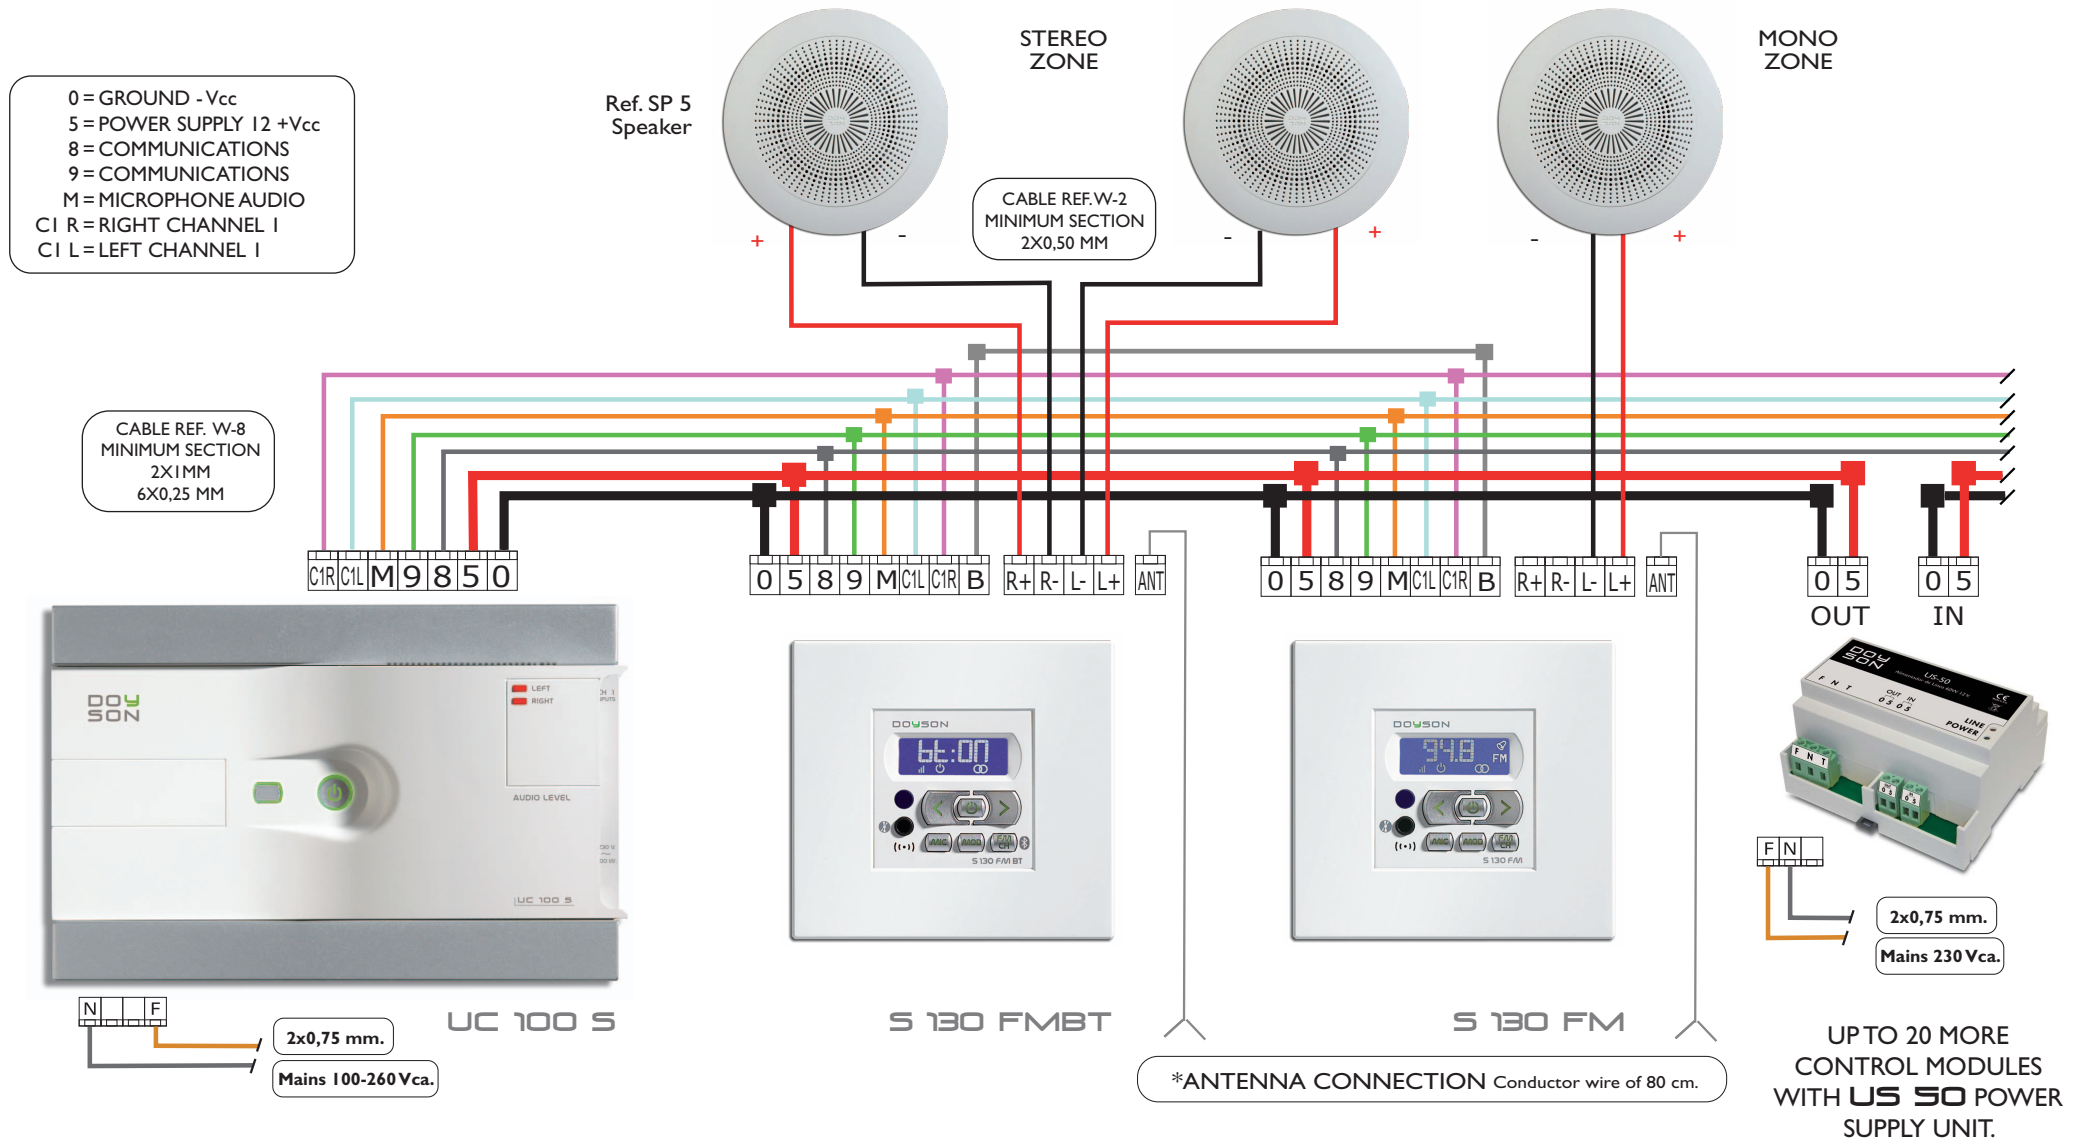

DIAGRAM FOR S 130 FM BT AND S 130 FM CONTROL MODULES

NOTE: The UC-100S central unit supports a maximum of ten control modules and a maximum distance to the last element to control of 200 meters of cable. For higher installations, the installation of extra power supply units or a more powerful central unit is a must. *In zones of bad reception, connection to outdoor antenna it is highly recommended.