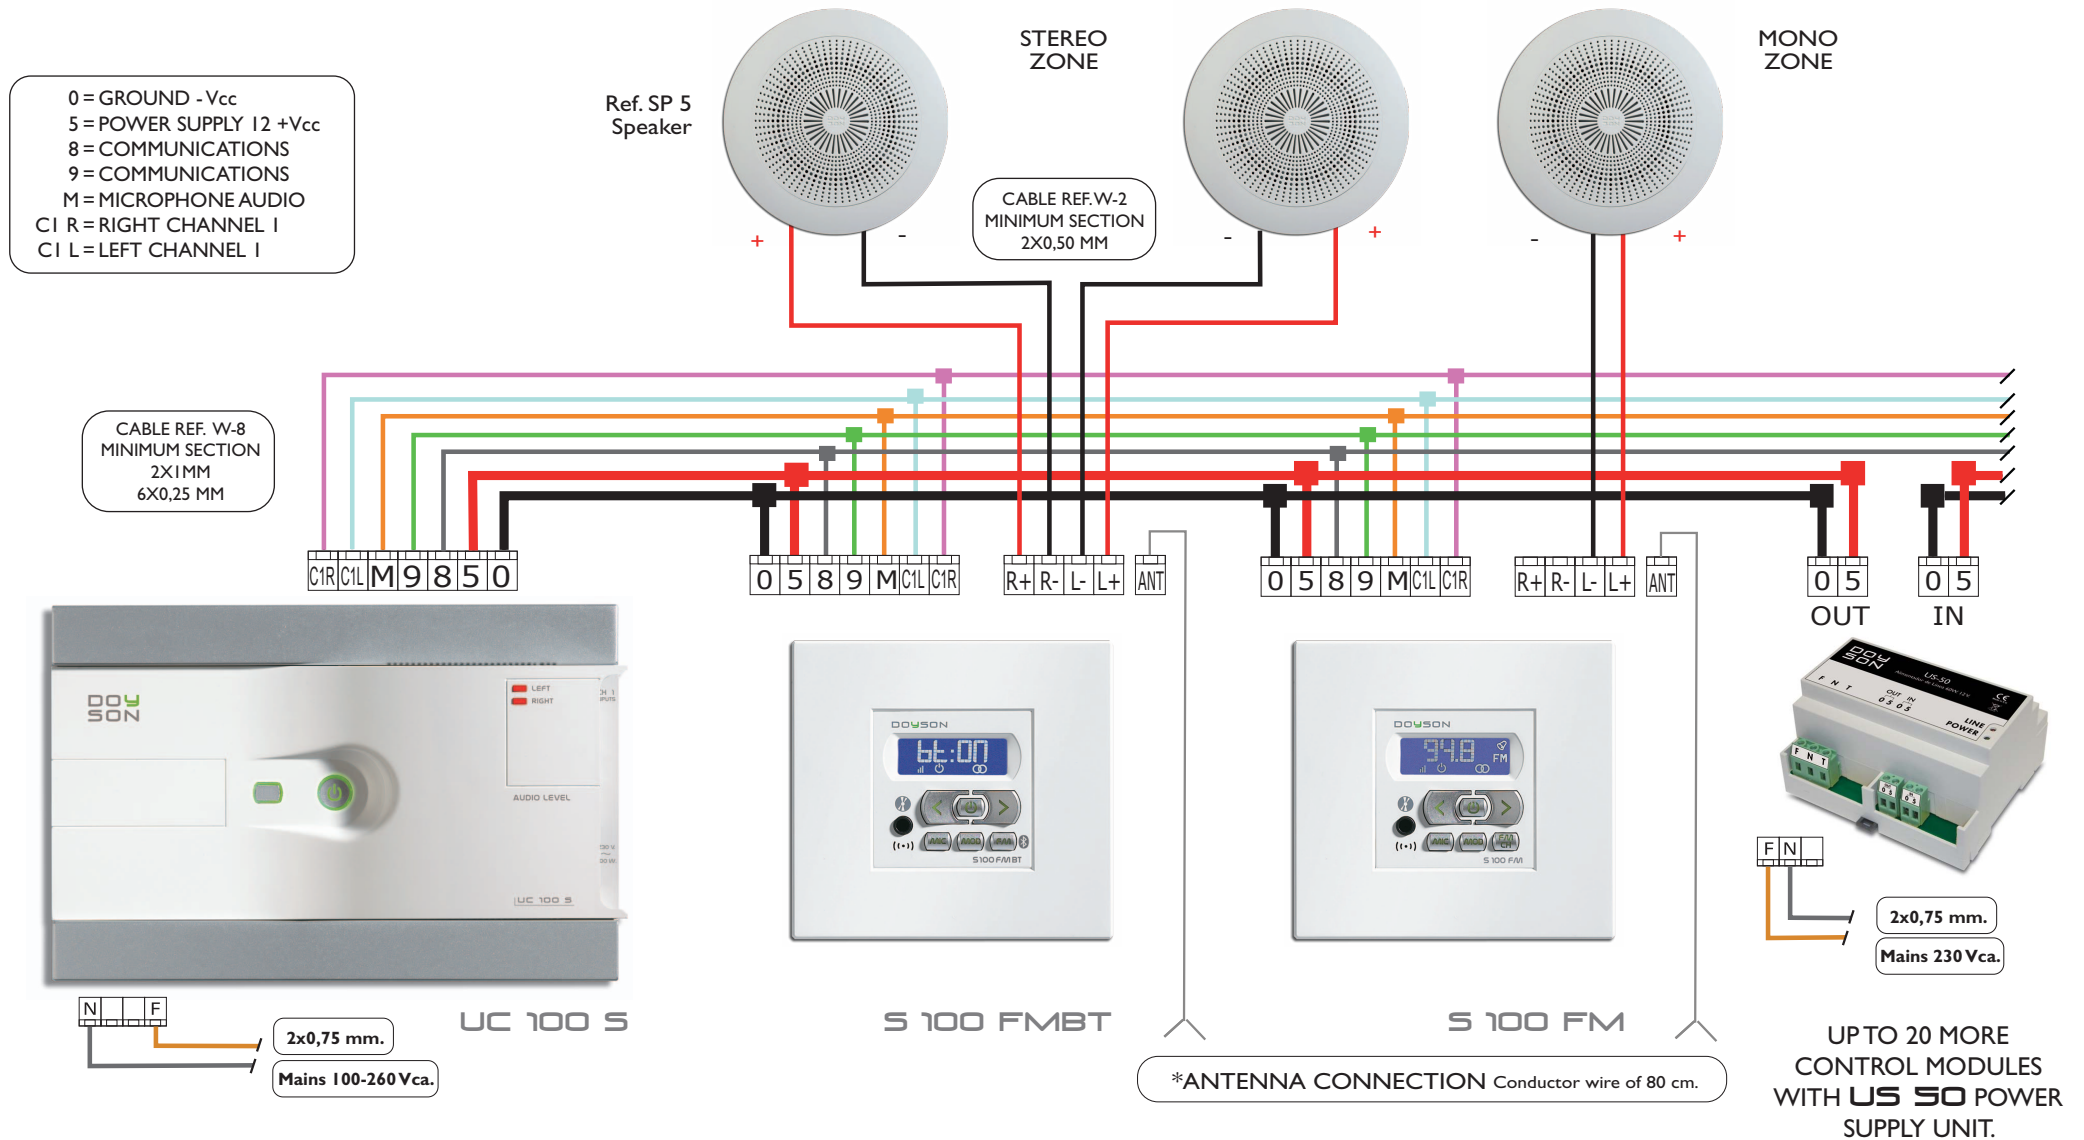

DIAGRAM FOR S 100 FM BT AND S 100 FM CONTROL MODULES

NOTE: The UC-100S central unit supports a maximum of ten control modules and a maximum distance to the last element to control of 200 meters of cable. For higher installations, the installation of extra power supply units or a more powerful central unit is a must. *In zones of bad reception, connection to outdoor antenna it is highly recommended.