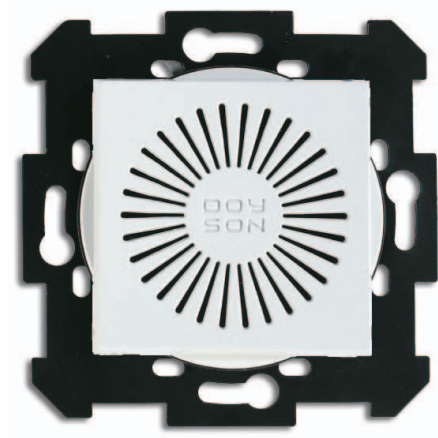

SP 2

2" SPEAKER WITH ABS GRILLE FOR STANDARD Ø60MM FLUSH-MOUNT BOX.

Description

2" speaker with ABS grille and metal frame for independent installation in a universal flush-mounted box, either with the Series S bezel frames or for most of the models of machines on the market (see DOYSON catalog).

Technical features

Reference	SP 2
Speaker	2" Woofer
Impedance	8 Ohms
Power	8W
Frequency response	150Hz-16kHz
Connectors	Strip terminals
Material	ABS grille
Weight	0,15 kg
Dimensions	Ø50x39 mm.
Colour	White Off-white Graphite Silver
Code	100300 100301 100302 100303